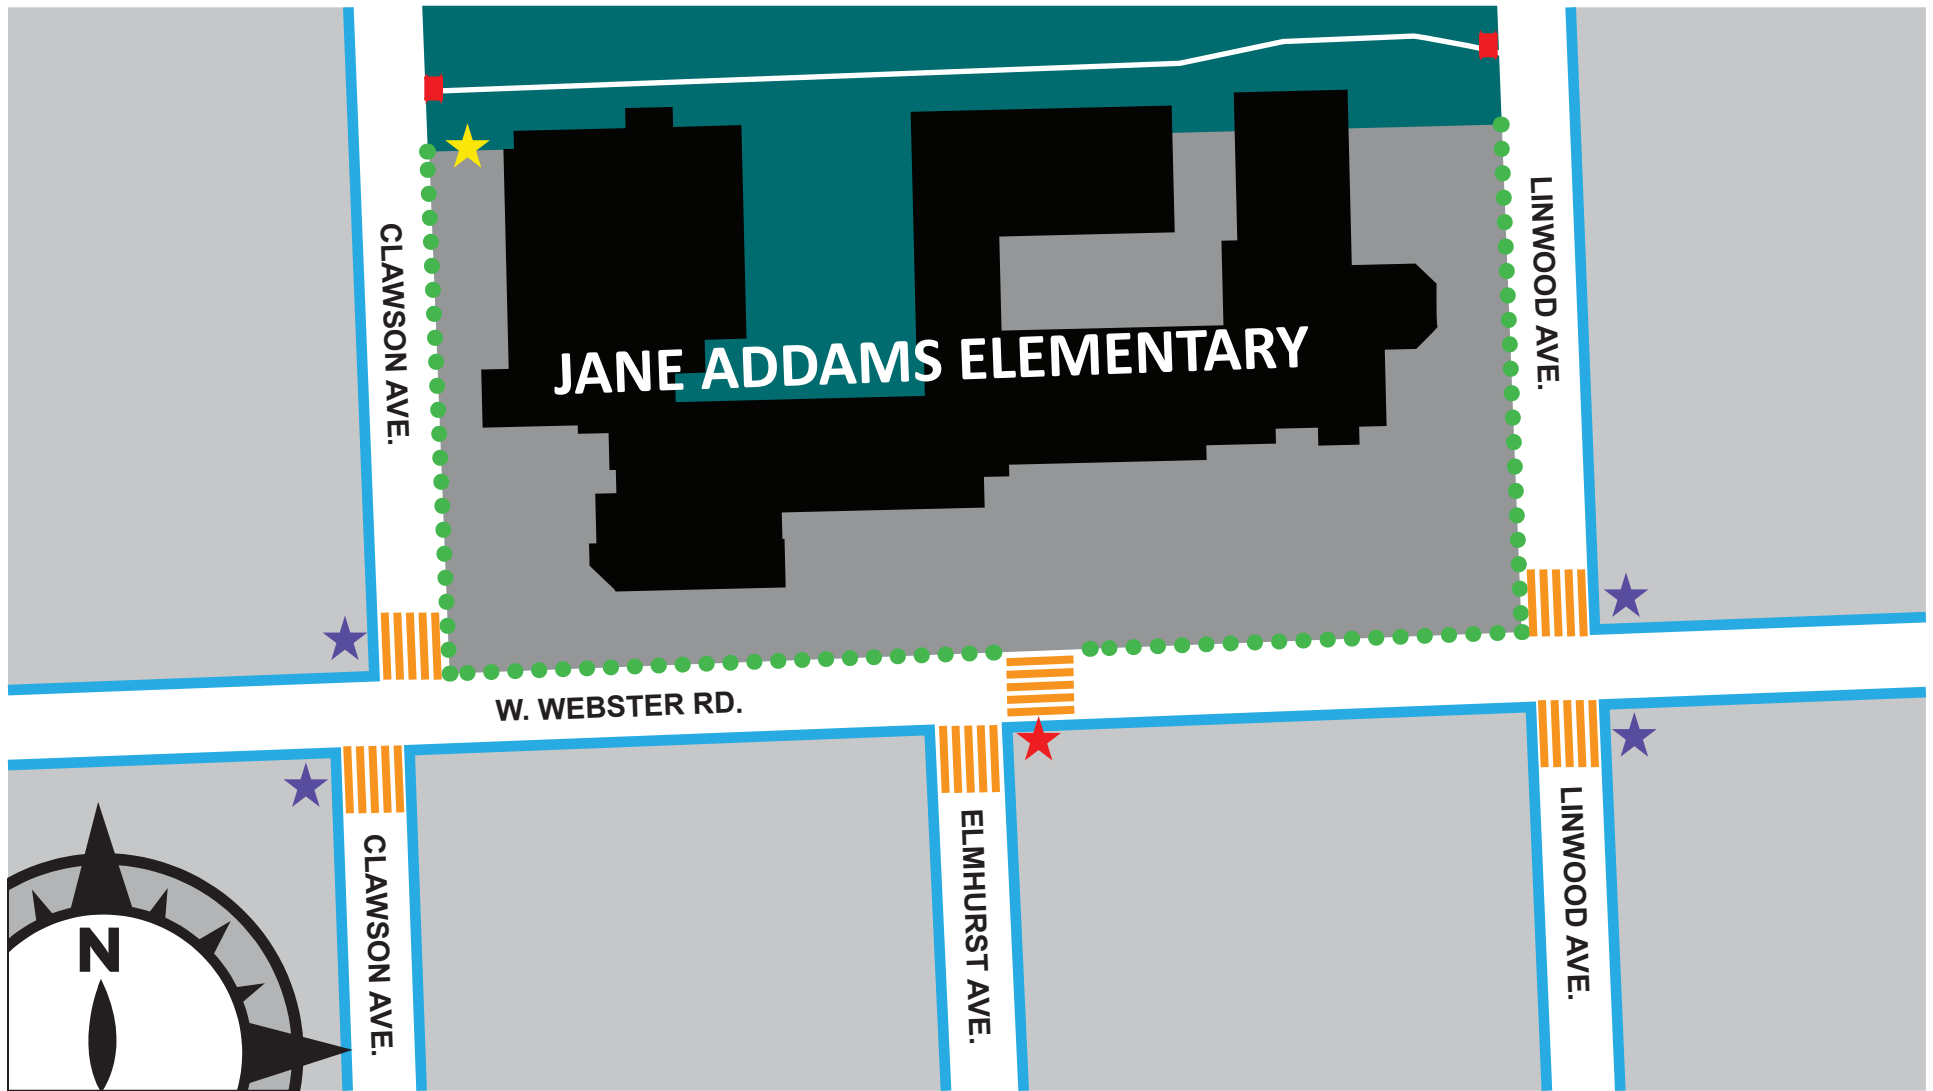

JANE ADDAMS ELEMENTARY SCHOOL DROP-OFF/PICK-UP ZONES

Drop-off/Pick-up Zone – No Parking

You may drop-off or pick-up, and go. Drop-off and pick-up on the north side of Webster, the east side of Clawson Ave. and the west side of Linwood Ave. where indicated on the map. **ABSOLUTELY NO PARKING PERMITTED!**

No Parking

There is no parking or drive-thru behind the school; this is designated "Staff and Handicapped" parking only. Safety patrols and cones are posted at the parking lot entrance and exit.

Parking

Parking is permitted on the south side of Webster, around the playground, and down the far sides of Clawson and Linwood. Parking is also available on the side streets south of Webster.

Pedestrians

- Students **must** cross Webster with the crossing guard at the traffic light at Elmhurst.
- Students **must** cross all streets at the corner (No jaywalking) when being when being dropped-off or walking to or from school. Safety patrols are stationed at the four corners on Webster.